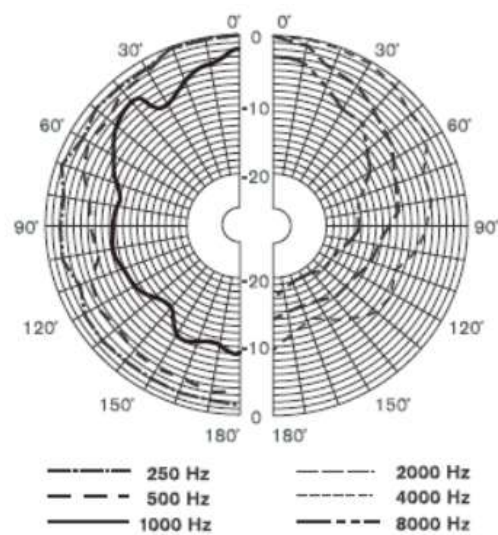

(dB SPL、1W、1m)

Distortion

(THD< 5% 1W、1m、100Hz-10kHz)

NVS-10520030WS/NVS-10530030WS

Frequency Response

(dB SPL、1W、1m)

Distortion

(THD< 5% 1W、1m、100Hz-10kHz)

NVS-10540040WS/NVS-1050040WS

Frequency Response

(dB SPL、1W、1m)

Distortion

(THD< 5% 1W、1m、100Hz-10kHz)

NVS-10500020WS/NVS-10510020WS

Vertical directivity pattern

Horizontal directivity pattern

NVS-10520030WS/NVS-10530030WS

Vertical directivity pattern

Horizontal directivity pattern

NVS-10540040WS/NVS-1050040WS

Vertical directivity pattern

Horizontal directivity pattern

Specifications

Project	Specifications		NVS 10500020WS/ NVS 10510020WS	NVS 10520030WS/ NVS 10530030WS	NVS 10540040WS/ NVS 1050040WS
Acoustic System	Speaker Unit		4" ×1, 1" ×1	5" ×1, 1" ×1	6.5" ×1, 1" ×1
	Sensitivity(1m,1W)		90±2dB	90±2dB	91±2dB
	Max. SPL(1m)		103±2dB	105±2dB	107±2dB
	Frequency Response		95Hz-20KHz	80Hz-20KHz	65Hz-20KHz
	Related Power		20W	30W	40W
Other Specifications	Input	Constant Voltage	70V/100V	70V/100V	70V/100V
		Constant Resistance	8Ω	8Ω	8Ω
	Dimension(H×W×D)		255×176×170mm	280×194×185mm	310×215×203mm
	Net Weight		2.6kg	3.2kg	4.6kg