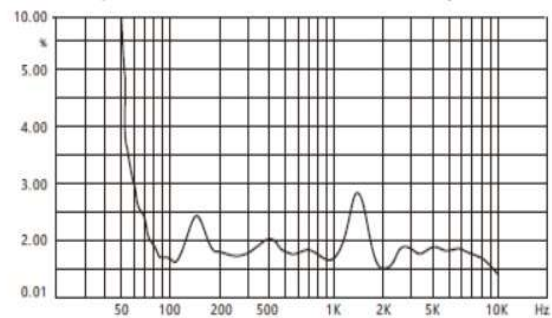

NVS-10540040WS/NVS-1050040WS

Frequency Response

(dB SPL、1W、1m)

Distortion

(THD< 5% 1W、1m、100Hz-10kHz)

NVS-10500020WS/NVS-10510020WS

Vertical directivity pattern

Horizontal directivity pattern