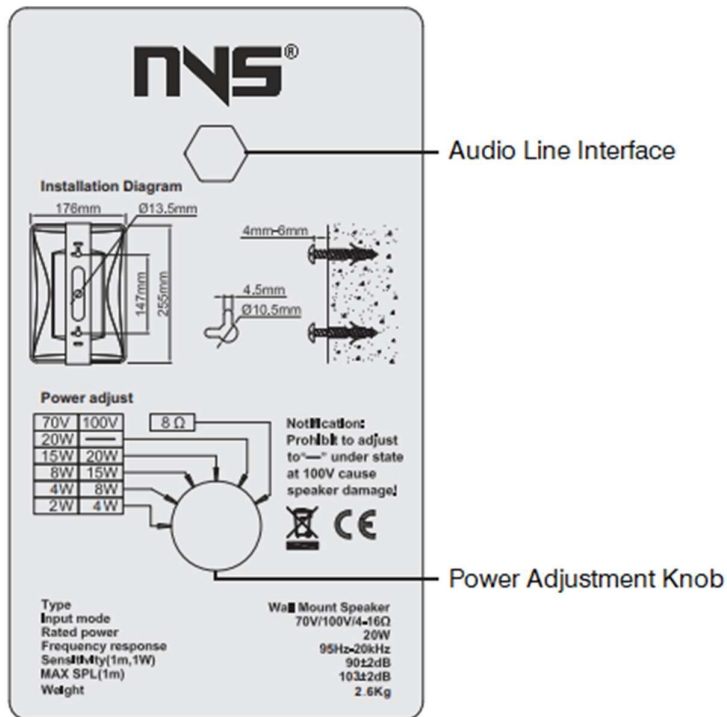

- In accordance with the bracket installation holes space diagram, select the appropriate location to install two 4mm diameter nail on the wall that needs to install the speaker, clearance between the nail cap and the wall is 4-6mm.
- Connect the speaker with the audio cable.
- Hang on the speaker, adjust the angle of the speaker, and tighten the knobs on both ends of the bracket and check whether the installation is solid and reliable.

Multi-angle Adjustable Bracket

(Only support NVS 10520030WS/ NVS 10530030WS)

- Unscrew the multi angle adjustable type bracket knob screw firstly, separate part 1 and part 2.
- Fix the speaker and the part 1; select the appropriate position on the wall to fix the part 2. (Fig. 1)
- Connect the speaker with the audio cable.
- Cover part 1 of the speaker on the sphere of part 2; adjust the speaker angle, fix the part 1 and part 2 with a knob screw firmly. (Fig. 2)

Rotation angle $\pm 51^\circ$ (or so)

Rear Panel Introduction

NVS-10500020WS/NVS-10510020WS Power Adjustment knob

Power	Voltage	Constant Voltage		Constant Resistance
		70V	100V	8Ω
Terminal	Red---White	20W	-	20W
		15W	20W	
		8W	15W	
		4W	8W	
		2W	4W	

Note: When the audio line is the constant voltage, prohibit the knob to the 8Ω.
 Prohibit adjust to “-” under state at 100V cause speaker damage!

NVS-10520030WS/NVS-10530030WS Power Adjustment knob

Power Terminal	Voltage	Constant Voltage		Constant Resistance
			70V	100V
Red---White		30W	-	30W
		15W	30W	
		8W	15W	
		5W	8W	
		2.5W	5W	