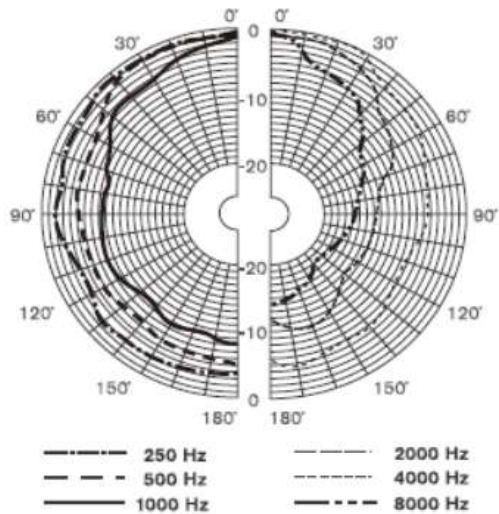

NVS-10540040WS/NVS-1050040WS

Frequency Response

(dB SPL、1W、1m)

Distortion

(THD< 5% 1W、1m、100Hz-10kHz)

NVS-10500020WS/NVS-10510020WS

Vertical directivity pattern

Horizontal directivity pattern

NVS-10520030WS/NVS-10530030WS

Vertical directivity pattern

Horizontal directivity pattern

NVS-10540040WS/NVS-1050040WS

Vertical directivity pattern

Horizontal directivity pattern

Specifications

Project	Specifications		NVS 10500020WS/ NVS 10510020WS	NVS 10520030WS/ NVS 10530030WS	NVS 10540040WS/ NVS 1050040WS
Acoustic System	Speaker Unit		4" ×1, 1" ×1	5" ×1, 1" ×1	6.5" ×1, 1" ×1
	Sensitivity(1m,1W)		90±2dB	90±2dB	91±2dB
	Max. SPL(1m)		103±2dB	105±2dB	107±2dB
	Frequency Response		95Hz-20KHz	80Hz-20KHz	65Hz-20KHz
	Related Power		20W	30W	40W
Other Specifications	Input	Constant Voltage	70V/100V	70V/100V	70V/100V
		Constant Resistance	8Ω	8Ω	8Ω
	Dimension(H×W×D)		255×176×170mm	280×194×185mm	310×215×203mm
	Net Weight		2.6kg	3.2kg	4.6kg