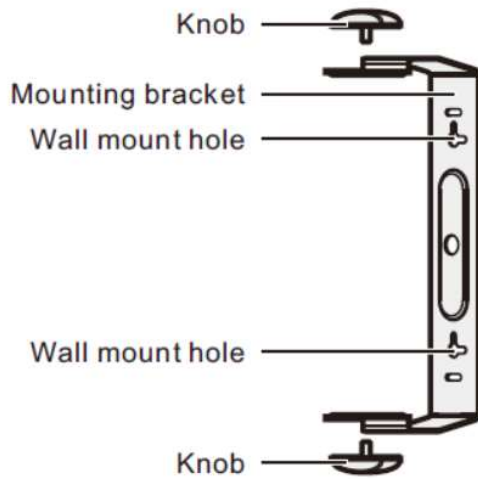

Material Characteristics

- **Mesh:**
Made of 1060 pure aluminium, subject to hardening and anti-oxidation treatment, not easy to cause deformation, and never get rusty.
- **Box body:**
Made of UL94V-0 grade fireproof thickened ABS material, durable in use, safe and reliable.
- **Driver unit:**
Treble diaphragm is made of natural silk film;
Bass diaphragm is made of polypropylene material, 3-3.5 inches magnetic circuit design.
- **Mounting bracket:**
Precision rust-proof treatment.

Product Information

Wall Mounted Speaker (main box)

U-Shape Bracket

Multi-Angle Adjustable Bracket
(Only support NVS 10520030WS/
NVS 10530030WS)

Product Dimension

Model	Height (mm)	Width (mm)	Depth (mm)
NVS-10500020WS	255	176	170
NVS-10510020WS	255	176	170
NVS-10520030WS	280	194	185
NVS-10530030WS	280	194	185
NVS-10540040WS	310	215	203
NVS-10550040WS	310	215	203

- In accordance with the bracket installation holes space diagram, select the appropriate location to install two 4mm diameter nail on the wall that needs to install the speaker, clearance between the nail cap and the wall is 4-6mm.
- Connect the speaker with the audio cable.
- Hang on the speaker, adjust the angle of the speaker, and tighten the knobs on both ends of the bracket and check whether the installation is solid and reliable.

Multi-angle Adjustable Bracket

(Only support NVS 10520030WS/ NVS 10530030WS)

- Unscrew the multi angle adjustable type bracket knob screw firstly, separate part 1 and part 2.
- Fix the speaker and the part 1; select the appropriate position on the wall to fix the part 2. (Fig. 1)
- Connect the speaker with the audio cable.
- Cover part 1 of the speaker on the sphere of part 2; adjust the speaker angle, fix the part 1 and part 2 with a knob screw firmly. (Fig. 2)