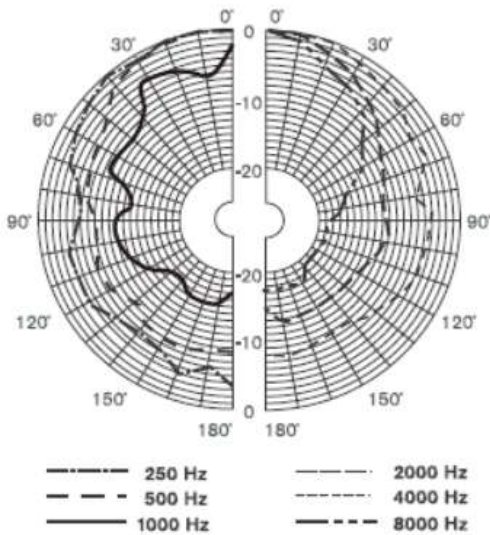

(dB SPL、1W、1m)

Distortion

(THD< 5% 1W、1m、100Hz-10kHz)

NVS-10520030WS/NVS-10530030WS

Frequency Response

(dB SPL、1W、1m)

Distortion

(THD< 5% 1W、1m、100Hz-10kHz)

NVS-10540040WS/NVS-1050040WS

Frequency Response

(dB SPL、1W、1m)

Distortion

(THD< 5% 1W、1m、100Hz-10kHz)

NVS-10500020WS/NVS-10510020WS

Vertical directivity pattern

Horizontal directivity pattern

NVS-10520030WS/NVS-10530030WS

Vertical directivity pattern

Horizontal directivity pattern

NVS-10540040WS/NVS-1050040WS

Vertical directivity pattern

Horizontal directivity pattern

Specifications

Project	Specifications		NVS 10500020WS/ NVS 10510020WS	NVS 10520030WS/ NVS 10530030WS	NVS 10540040WS/ NVS 1050040WS
Acoustic System	Speaker Unit		4" ×1, 1" ×1	5" ×1, 1" ×1	6.5" ×1, 1" ×1
	Sensitivity(1m,1W)		90±2dB	90±2dB	91±2dB
	Max. SPL(1m)		103±2dB	105±2dB	107±2dB
	Frequency Response		95Hz-20KHz	80Hz-20KHz	65Hz-20KHz
	Related Power		20W	30W	40W
Other Specifications	Input	Constant Voltage	70V/100V	70V/100V	70V/100V
		Constant Resistance	8Ω	8Ω	8Ω
	Dimension(H×W×D)		255×176×170mm	280×194×185mm	310×215×203mm
	Net Weight		2.6kg	3.2kg	4.6kg