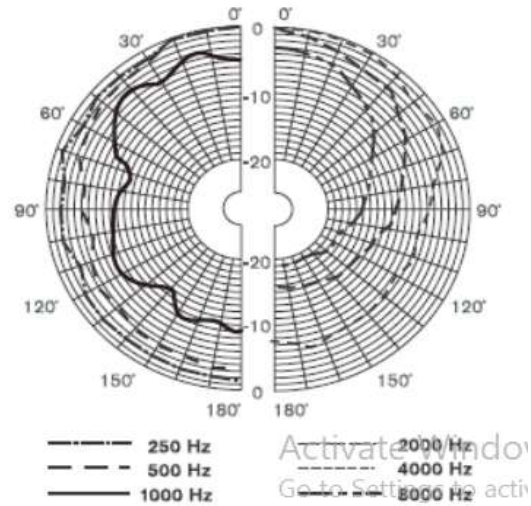

(dB SPL、1W、1m)

Distortion

(THD< 5% 1W、1m、100Hz-10kHz)

NVS-10520030WS/NVS-10530030WS

Frequency Response

(dB SPL、1W、1m)

Distortion

(THD< 5% 1W、1m、100Hz-10kHz)

NVS-10540040WS/NVS-1050040WS

Frequency Response

(dB SPL、1W、1m)

Distortion

(THD< 5% 1W、1m、100Hz-10kHz)

NVS-10500020WS/NVS-10510020WS

Vertical directivity pattern

Horizontal directivity pattern

NVS-10520030WS/NVS-10530030WS

Vertical directivity pattern

Horizontal directivity pattern

NVS-10540040WS/NVS-1050040WS

Vertical directivity pattern

Horizontal directivity pattern

Specifications

Project	Specifications		NVS 10500020WS/ NVS 10510020WS	NVS 10520030WS/ NVS 10530030WS	NVS 10540040WS/ NVS 1050040WS
Acoustic System	Speaker Unit		4" ×1, 1" ×1	5" ×1, 1" ×1	6.5" ×1, 1" ×1
	Sensitivity(1m,1W)		90±2dB	90±2dB	91±2dB
	Max. SPL(1m)		103±2dB	105±2dB	107±2dB
	Frequency Response		95Hz-20KHz	80Hz-20KHz	65Hz-20KHz
	Related Power		20W	30W	40W
Other Specifications	Input	Constant Voltage	70V/100V	70V/100V	70V/100V
		Constant Resistance	8Ω	8Ω	8Ω
	Dimension(H×W×D)		255×176×170mm	280×194×185mm	310×215×203mm
	Net Weight		2.6kg	3.2kg	4.6kg