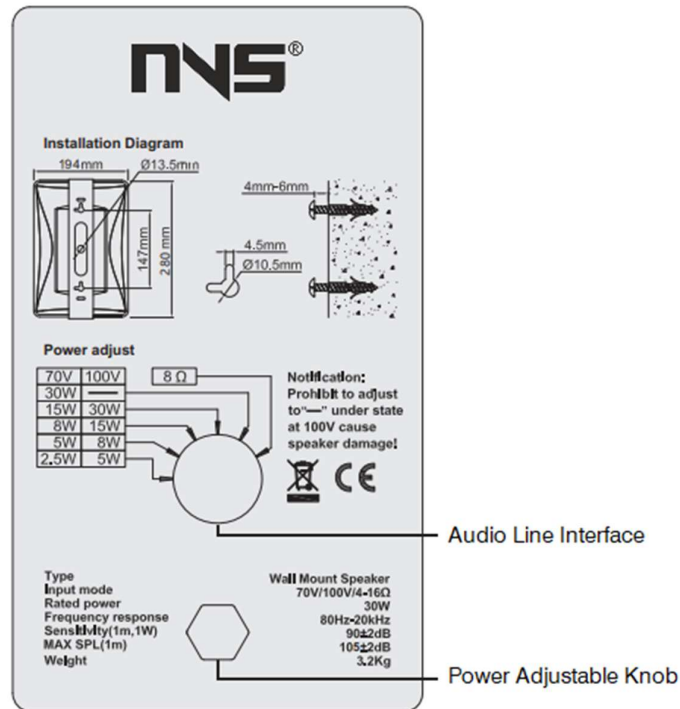

Multi-angle Adjustable Bracket

(Only support NVS 10520030WS/ NVS 10530030WS)

- Unscrew the multi angle adjustable type bracket knob screw firstly, separate part 1 and part 2.
- Fix the speaker and the part 1; select the appropriate position on the wall to fix the part 2. (Fig. 1)
- Connect the speaker with the audio cable.
- Cover part 1 of the speaker on the sphere of part 2; adjust the speaker angle, fix the part 1 and part 2 with a knob screw firmly. (Fig. 2)

Rotation angle $\pm 51^\circ$ (or so)

Rear Panel Introduction

NVS-10500020WS/NVS-10510020WS Power Adjustment knob

Power	Voltage	Constant Voltage		Constant Resistance
		70V	100V	8Ω
Terminal	Red---White	20W	-	20W
		15W	20W	
		8W	15W	
		4W	8W	
		2W	4W	

Note: When the audio line is the constant voltage, prohibit the knob to the 8Ω.
 Prohibit adjust to “-” under state at 100V cause speaker damage!

NVS-10520030WS/NVS-10530030WS Power Adjustment knob

Power Terminal	Voltage	Constant Voltage		Constant Resistance
			70V	100V
Red---White		30W	-	30W
		15W	30W	
		8W	15W	
		5W	8W	
		2.5W	5W	

Note: When the audio line is the constant voltage, prohibit the knob to the 8 Ω .
Prohibit adjust to “-” under state at 100V cause speaker damage!

NVS-10540040WS/NVS-1050040WS Power Adjustment knob

Power	Voltage	Constant Voltage		Constant Resistance
				70V
Terminal	Red---White	40W	-	40W
		20W	40W	
		10W	20W	
		5W	10W	
		2.5W	5W	