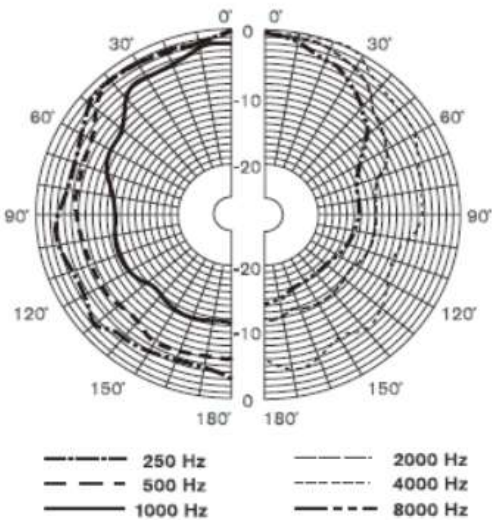

NVS-10540040WS/NVS-1050040WS

Frequency Response

(dB SPL、1W、1m)

Distortion

(THD< 5% 1W、1m、100Hz-10kHz)

NVS-10500020WS/NVS-10510020WS

Vertical directivity pattern

Horizontal directivity pattern

NVS-10520030WS/NVS-10530030WS

Vertical directivity pattern

Horizontal directivity pattern

NVS-10540040WS/NVS-1050040WS

Vertical directivity pattern

Horizontal directivity pattern

Specifications

Project	Specifications		NVS 10500020WS/ NVS 10510020WS	NVS 10520030WS/ NVS 10530030WS	NVS 10540040WS/ NVS 1050040WS
Acoustic System	Speaker Unit		4" ×1, 1" ×1	5" ×1, 1" ×1	6.5" ×1, 1" ×1
	Sensitivity(1m,1W)		90±2dB	90±2dB	91±2dB
	Max. SPL(1m)		103±2dB	105±2dB	107±2dB
	Frequency Response		95Hz-20KHz	80Hz-20KHz	65Hz-20KHz
	Related Power		20W	30W	40W
Other Specifications	Input	Constant Voltage	70V/100V	70V/100V	70V/100V
		Constant Resistance	8Ω	8Ω	8Ω
	Dimension(H×W×D)		255×176×170mm	280×194×185mm	310×215×203mm
	Net Weight		2.6kg	3.2kg	4.6kg