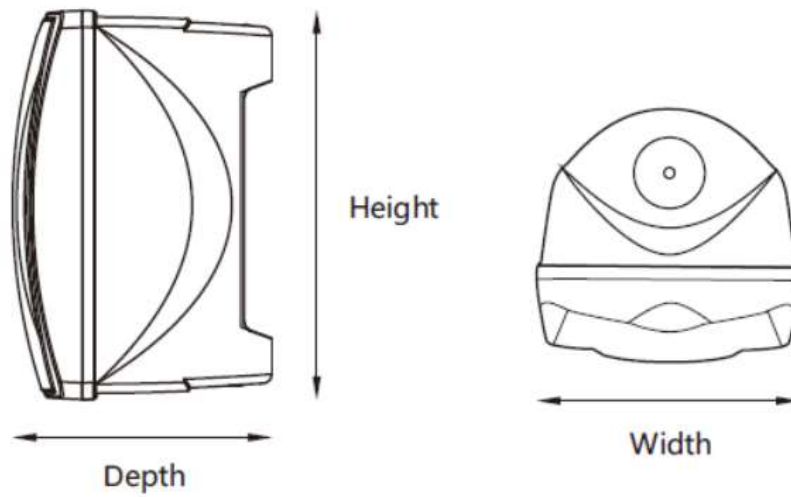

Product Information

Wall Mounted Speaker (main box)

U-Shape Bracket

Multi-Angle Adjustable Bracket
(Only support NVS 10520030WS/
NVS 10530030WS)

Product Dimension

Model	Height (mm)	Width (mm)	Depth (mm)
NVS-10500020WS	255	176	170
NVS-10510020WS	255	176	170
NVS-10520030WS	280	194	185
NVS-10530030WS	280	194	185
NVS-10540040WS	310	215	203
NVS-10550040WS	310	215	203