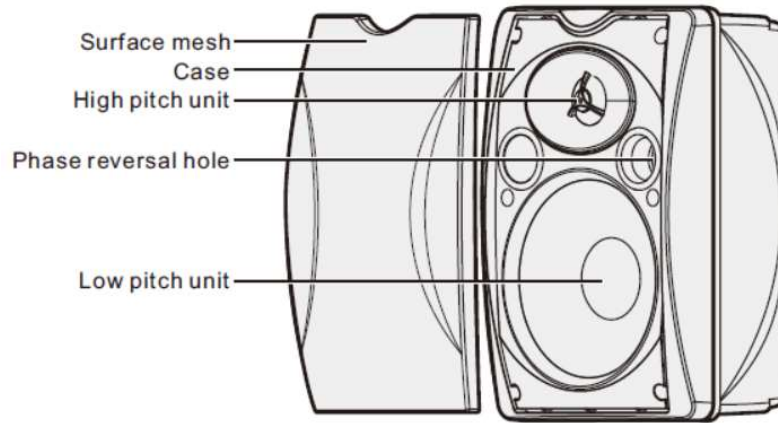

Product Information

Wall Mounted Speaker (main box)

U-Shape Bracket

Multi-Angle Adjustable Bracket
(Only support NVS 10520030WS/
NVS 10530030WS)

Product Dimension

Model	Height (mm)	Width (mm)	Depth (mm)
NVS-10500020WS	255	176	170
NVS-10510020WS	255	176	170
NVS-10520030WS	280	194	185
NVS-10530030WS	280	194	185
NVS-10540040WS	310	215	203
NVS-10550040WS	310	215	203