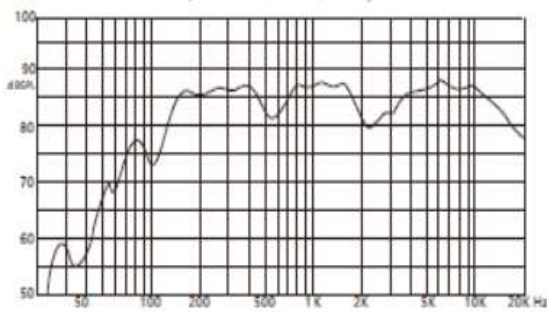

Technical Parameters

NVS-10500020WS/NVS-10510020WS

Frequency Response

(dB SPL、1W、1m)