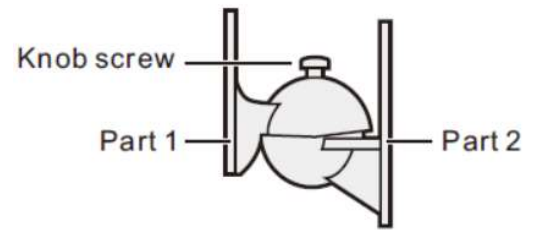

Product Information

Wall Mounted Speaker (main box)

U-Shape Bracket

Multi-Angle Adjustable Bracket
(Only support NVS 10520030WS/
NVS 10530030WS)

Product Dimension

Model	Height (mm)	Width (mm)	Depth (mm)
NVS-10500020WS	255	176	170
NVS-10510020WS	255	176	170
NVS-10520030WS	280	194	185
NVS-10530030WS	280	194	185
NVS-10540040WS	310	215	203
NVS-10550040WS	310	215	203

Installation

Suggestion for the Installation Position:

- Distance to the ground of the speaker is recommended at 1.8-2 m
- The best play interval between the speakers is within 5 meters.

U-Shape Bracket Installation

Multi-angle Adjustable Bracket

(Only support NVS 10520030WS/ NVS 10530030WS)

- Unscrew the multi angle adjustable type bracket knob screw firstly, separate part 1 and part 2.
- Fix the speaker and the part 1; select the appropriate position on the wall to fix the part 2. (Fig. 1)
- Connect the speaker with the audio cable.
- Cover part 1 of the speaker on the sphere of part 2; adjust the speaker angle, fix the part 1 and part 2 with a knob screw firmly. (Fig. 2)