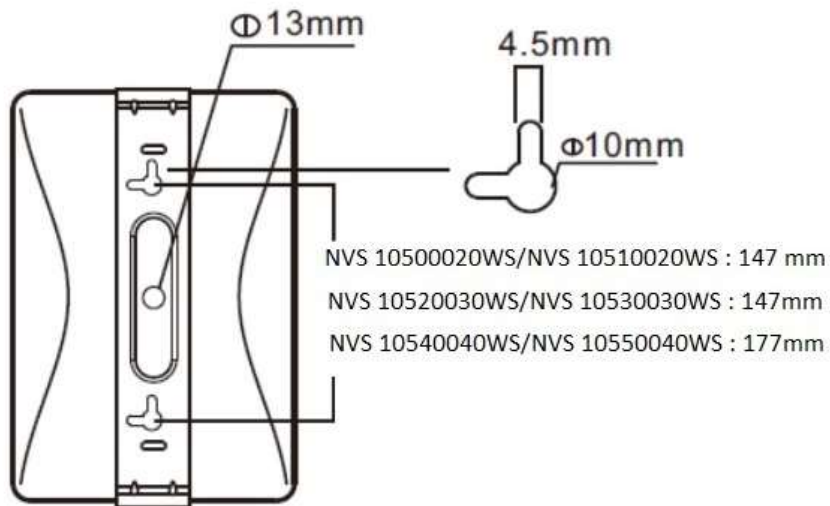

Product Information

Wall Mounted Speaker (main box)

U-Shape Bracket

Multi-Angle Adjustable Bracket
(Only support NVS 10520030WS/
NVS 10530030WS)

Product Dimension

Model	Height (mm)	Width (mm)	Depth (mm)
NVS-10500020WS	255	176	170
NVS-10510020WS	255	176	170
NVS-10520030WS	280	194	185
NVS-10530030WS	280	194	185
NVS-10540040WS	310	215	203
NVS-10550040WS	310	215	203

Installation

Suggestion for the Installation Position:

- Distance to the ground of the speaker is recommended at 1.8-2 m
- The best play interval between the speakers is within 5 meters.

U-Shape Bracket Installation

Vertical Installation

Space between Bracket Installation Holes

Horizontal Installation

This bracket supports two installation methods, vertical and horizontal. Please choose the best way that meets your need to install.