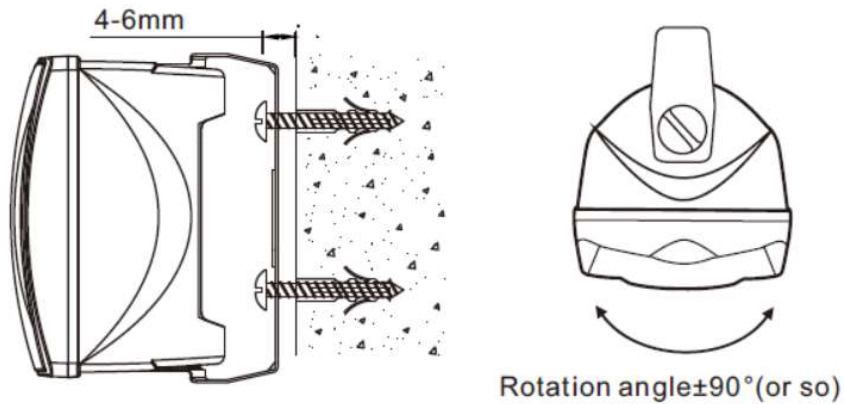

Product Information

Wall Mounted Speaker (main box)

U-Shape Bracket

Multi-Angle Adjustable Bracket
(Only support NVS 10520030WS/
NVS 10530030WS)

Product Dimension

Model	Height (mm)	Width (mm)	Depth (mm)
NVS-10500020WS	255	176	170
NVS-10510020WS	255	176	170
NVS-10520030WS	280	194	185
NVS-10530030WS	280	194	185
NVS-10540040WS	310	215	203
NVS-10550040WS	310	215	203

Installation

Suggestion for the Installation Position:

- Distance to the ground of the speaker is recommended at 1.8-2 m
- The best play interval between the speakers is within 5 meters.

U-Shape Bracket Installation