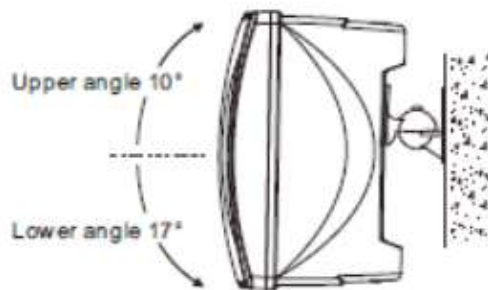

Vertical Installation

Space between Bracket Installation Holes

Horizontal Installation

This bracket supports two installation methods, vertical and horizontal. Please choose the best way that meets your need to install.

- In accordance with the bracket installation holes space diagram, select the appropriate location to install two 4mm diameter nail on the wall that needs to install the speaker, clearance between the nail cap and the wall is 4-6mm.
- Connect the speaker with the audio cable.
- Hang on the speaker, adjust the angle of the speaker, and tighten the knobs on both ends of the bracket and check whether the installation is solid and reliable.

Multi-angle Adjustable Bracket

(Only support NVS 10520030WS/ NVS 10530030WS)

- Unscrew the multi angle adjustable type bracket knob screw firstly, separate part 1 and part 2.
- Fix the speaker and the part 1; select the appropriate position on the wall to fix the part 2. (Fig. 1)
- Connect the speaker with the audio cable.
- Cover part 1 of the speaker on the sphere of part 2; adjust the speaker angle, fix the part 1 and part 2 with a knob screw firmly. (Fig. 2)