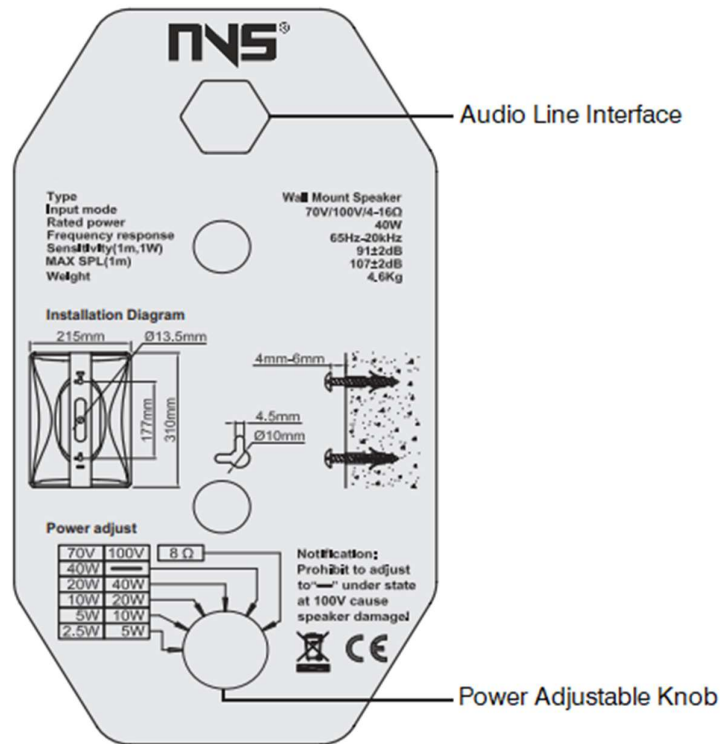

Multi-angle Adjustable Bracket

(Only support NVS 10520030WS/ NVS 10530030WS)

- Unscrew the multi angle adjustable type bracket knob screw firstly, separate part 1 and part 2.
- Fix the speaker and the part 1; select the appropriate position on the wall to fix the part 2. (Fig. 1)
- Connect the speaker with the audio cable.
- Cover part 1 of the speaker on the sphere of part 2; adjust the speaker angle, fix the part 1 and part 2 with a knob screw firmly. (Fig. 2)

Rotation angle $\pm 51^\circ$ (or so)

Rear Panel Introduction

NVS-10500020WS/NVS-10510020WS Power Adjustment knob

Power	Voltage	Constant Voltage		Constant Resistance
		70V	100V	8Ω
Terminal	Red---White	20W	-	20W
		15W	20W	
		8W	15W	
		4W	8W	
		2W	4W	

Note: When the audio line is the constant voltage, prohibit the knob to the 8Ω.
 Prohibit adjust to “-” under state at 100V cause speaker damage!

NVS-10520030WS/NVS-10530030WS Power Adjustment knob

Power Terminal	Voltage	Constant Voltage		Constant Resistance
			70V	100V
Red---White		30W	-	30W
		15W	30W	
		8W	15W	
		5W	8W	
		2.5W	5W	

Note: When the audio line is the constant voltage, prohibit the knob to the 8 Ω .
Prohibit adjust to “-” under state at 100V cause speaker damage!

NVS-10540040WS/NVS-1050040WS Power Adjustment knob

Power	Voltage	Constant Voltage		Constant Resistance
				70V
Terminal	Red---White	40W	-	40W
		20W	40W	
		10W	20W	
		5W	10W	
		2.5W	5W	