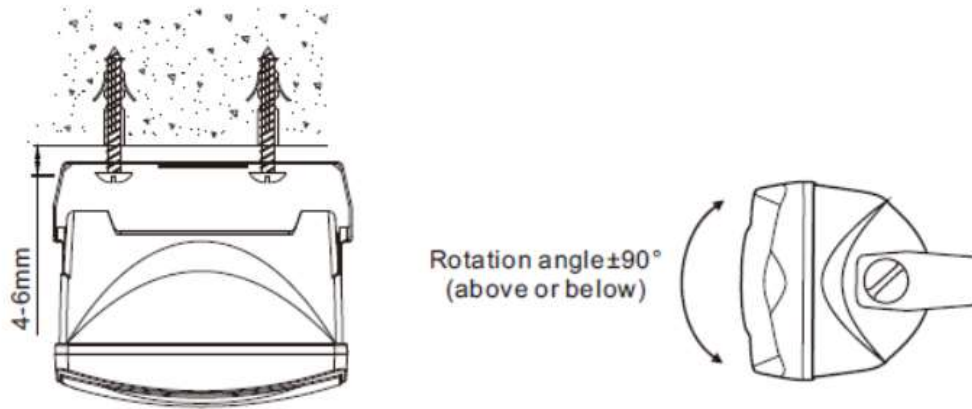

Product Information

Wall Mounted Speaker (main box)

U-Shape Bracket

Multi-Angle Adjustable Bracket
(Only support NVS 10520030WS/
NVS 10530030WS)

Product Dimension

Model	Height (mm)	Width (mm)	Depth (mm)
NVS-10500020WS	255	176	170
NVS-10510020WS	255	176	170
NVS-10520030WS	280	194	185
NVS-10530030WS	280	194	185
NVS-10540040WS	310	215	203
NVS-10550040WS	310	215	203

Installation

Suggestion for the Installation Position:

- Distance to the ground of the speaker is recommended at 1.8-2 m
- The best play interval between the speakers is within 5 meters.

U-Shape Bracket Installation

Vertical Installation

Space between Bracket Installation Holes

Horizontal Installation

This bracket supports two installation methods, vertical and horizontal. Please choose the best way that meets your need to install.

- In accordance with the bracket installation holes space diagram, select the appropriate location to install two 4mm diameter nail on the wall that needs to install the speaker, clearance between the nail cap and the wall is 4-6mm.
- Connect the speaker with the audio cable.
- Hang on the speaker, adjust the angle of the speaker, and tighten the knobs on both ends of the bracket and check whether the installation is solid and reliable.