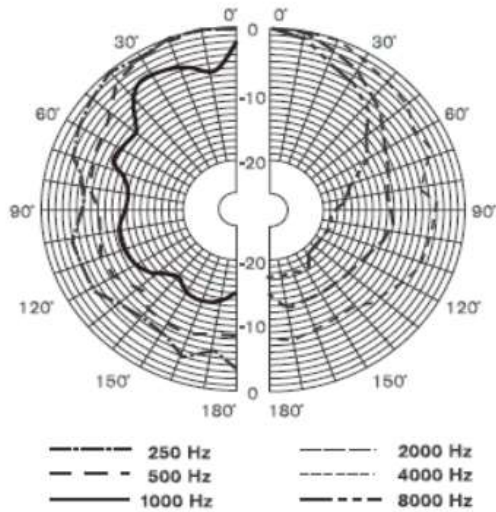

(dB SPL、1W、1m)

Distortion

(THD< 5% 1W、1m、100Hz-10kHz)

NVS-10520030WS/NVS-10530030WS

Frequency Response

(dB SPL、1W、1m)

Distortion

(THD< 5% 1W、1m、100Hz-10kHz)

NVS-10540040WS/NVS-1050040WS

Frequency Response

(dB SPL、1W、1m)

Distortion

(THD< 5% 1W、1m、100Hz-10kHz)

NVS-10500020WS/NVS-10510020WS

Vertical directivity pattern

Horizontal directivity pattern

NVS-10520030WS/NVS-10530030WS

Vertical directivity pattern

Horizontal directivity pattern

NVS-10540040WS/NVS-1050040WS

Vertical directivity pattern

Horizontal directivity pattern

Specifications

Project	Specifications		NVS 10500020WS/ NVS 10510020WS	NVS 10520030WS/ NVS 10530030WS	NVS 10540040WS/ NVS 1050040WS
Acoustic System	Speaker Unit		4" ×1, 1" ×1	5" ×1, 1" ×1	6.5" ×1, 1" ×1
	Sensitivity(1m,1W)		90±2dB	90±2dB	91±2dB
	Max. SPL(1m)		103±2dB	105±2dB	107±2dB
	Frequency Response		95Hz-20KHz	80Hz-20KHz	65Hz-20KHz
	Related Power		20W	30W	40W
Other Specifications	Input	Constant Voltage	70V/100V	70V/100V	70V/100V
		Constant Resistance	8Ω	8Ω	8Ω
	Dimension(H×W×D)		255×176×170mm	280×194×185mm	310×215×203mm
	Net Weight		2.6kg	3.2kg	4.6kg