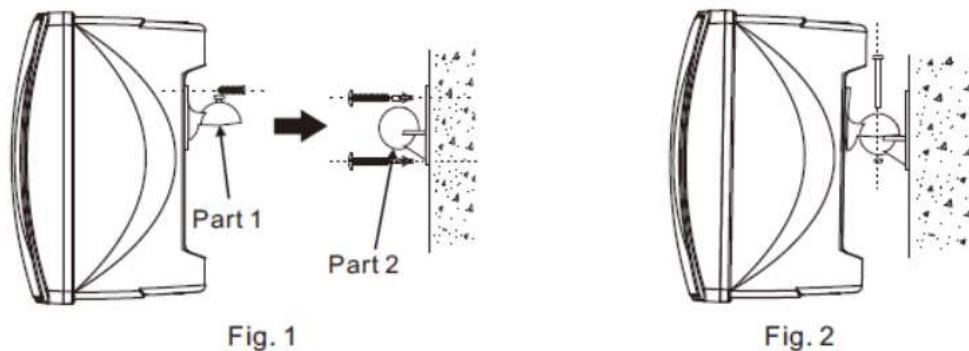

Vertical Installation

Space between Bracket Installation Holes

Horizontal Installation

This bracket supports two installation methods, vertical and horizontal. Please choose the best way that meets your need to install.

- In accordance with the bracket installation holes space diagram, select the appropriate location to install two 4mm diameter nail on the wall that needs to install the speaker, clearance between the nail cap and the wall is 4-6mm.
- Connect the speaker with the audio cable.
- Hang on the speaker, adjust the angle of the speaker, and tighten the knobs on both ends of the bracket and check whether the installation is solid and reliable.

Multi-angle Adjustable Bracket

(Only support NVS 10520030WS/ NVS 10530030WS)

- Unscrew the multi angle adjustable type bracket knob screw firstly, separate part 1 and part 2.
- Fix the speaker and the part 1; select the appropriate position on the wall to fix the part 2. (Fig. 1)
- Connect the speaker with the audio cable.
- Cover part 1 of the speaker on the sphere of part 2; adjust the speaker angle, fix the part 1 and part 2 with a knob screw firmly. (Fig. 2)